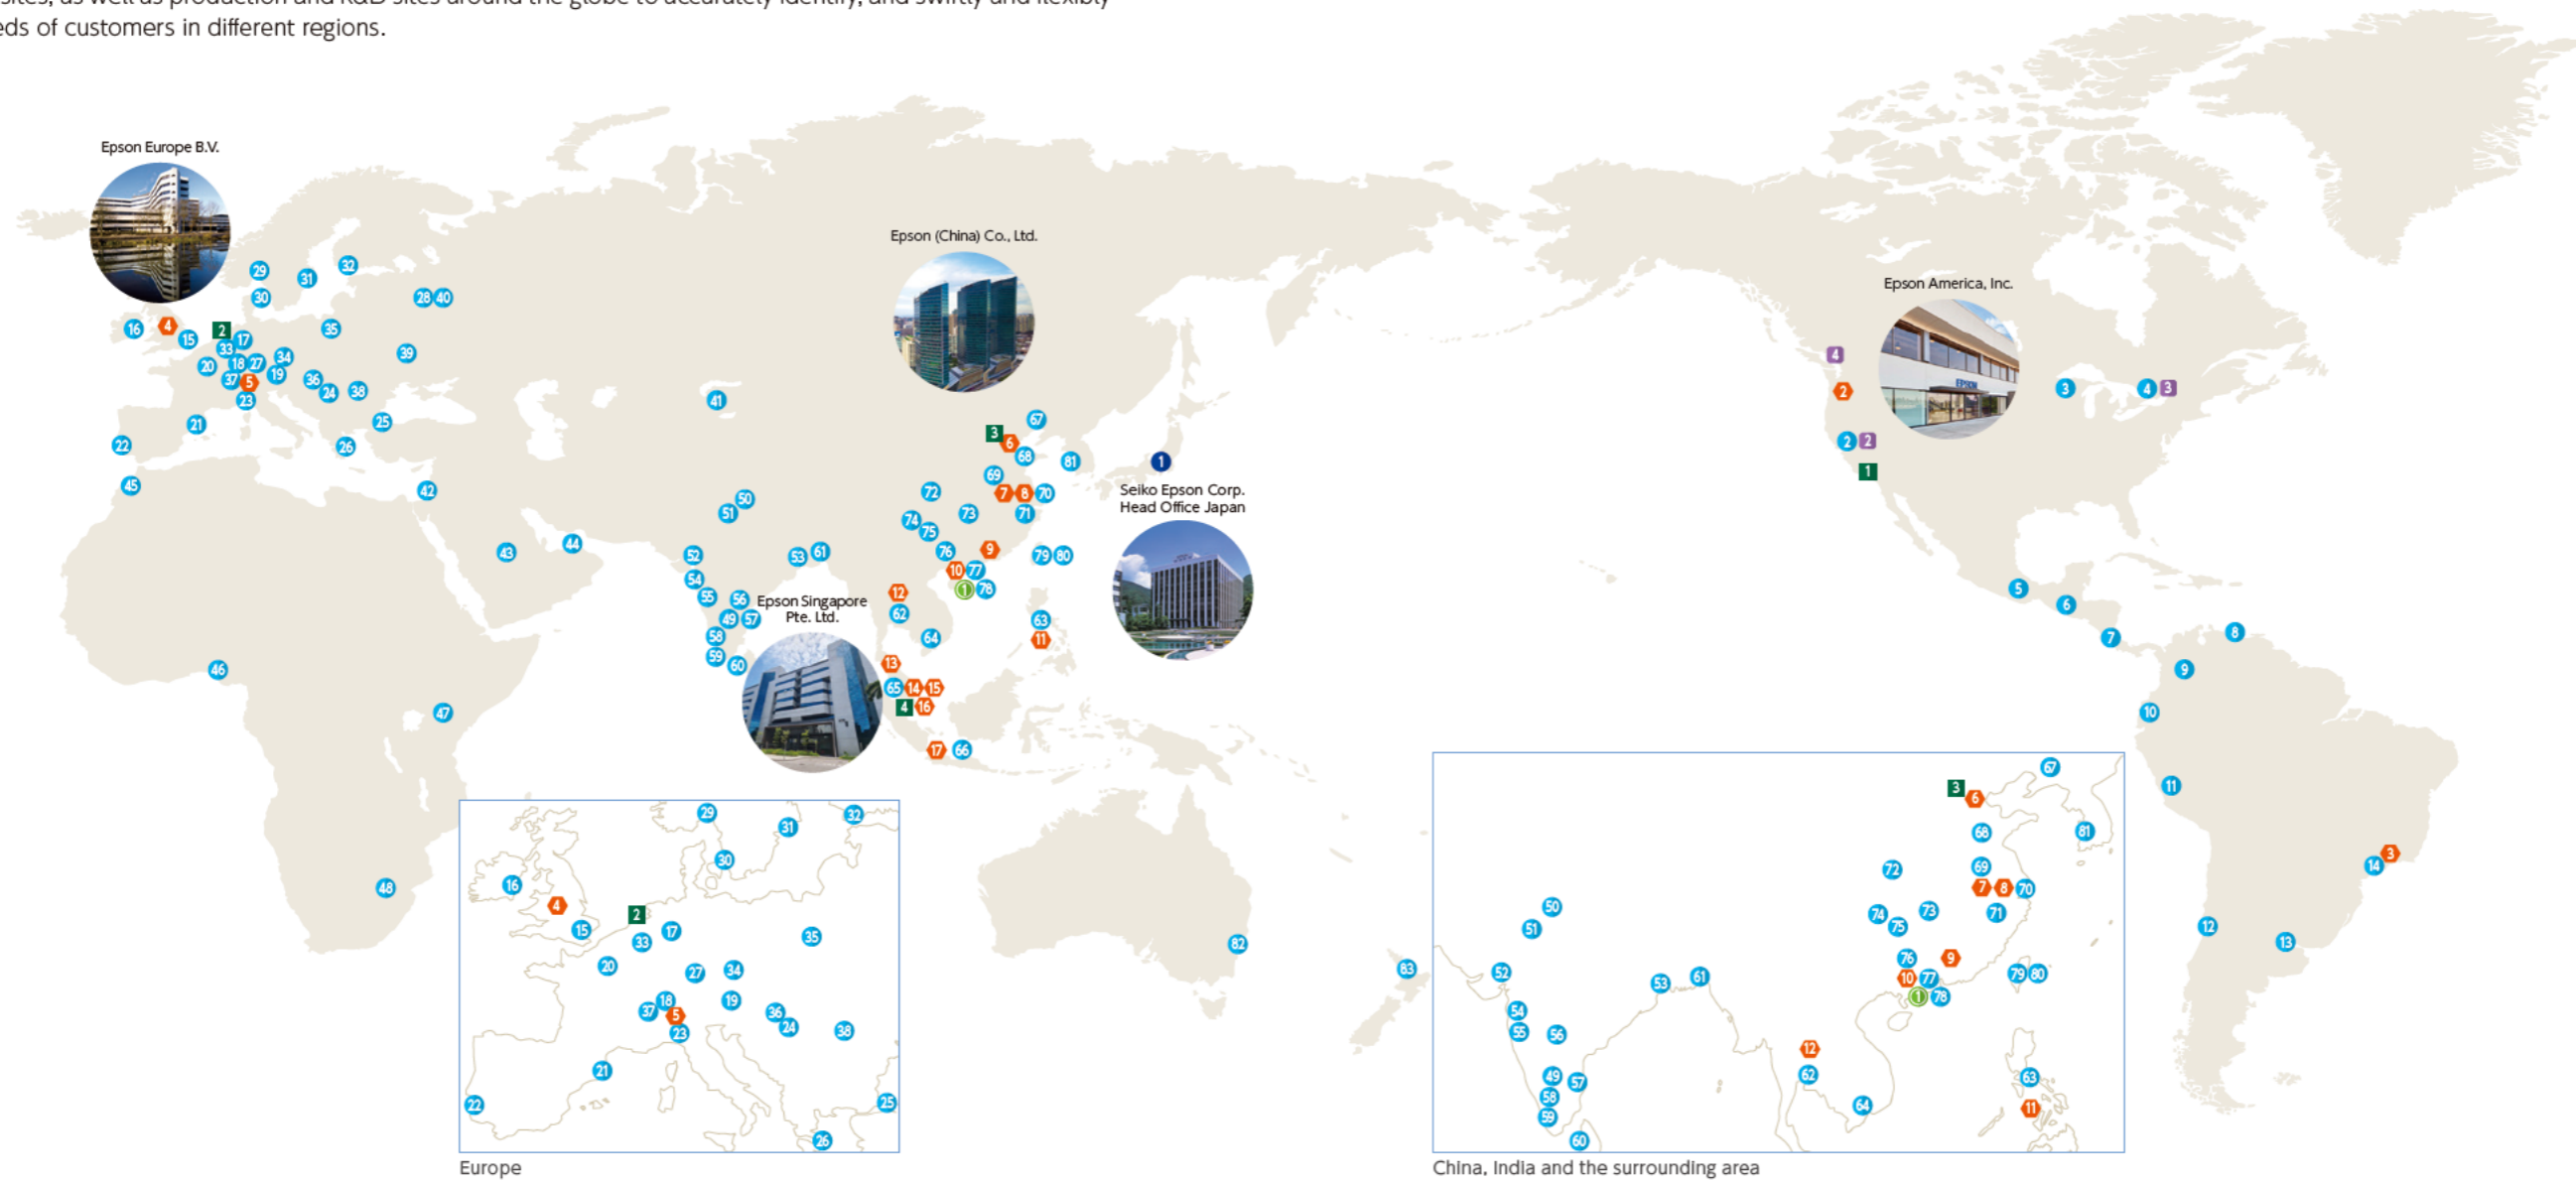

Global Network

In 1968, Epson established its first production site outside Japan, in Singapore. Today, Epson has sales and marketing sites, service sites, as well as production and R&D sites around the globe to accurately identify, and swiftly and flexibly meet the needs of customers in different regions.