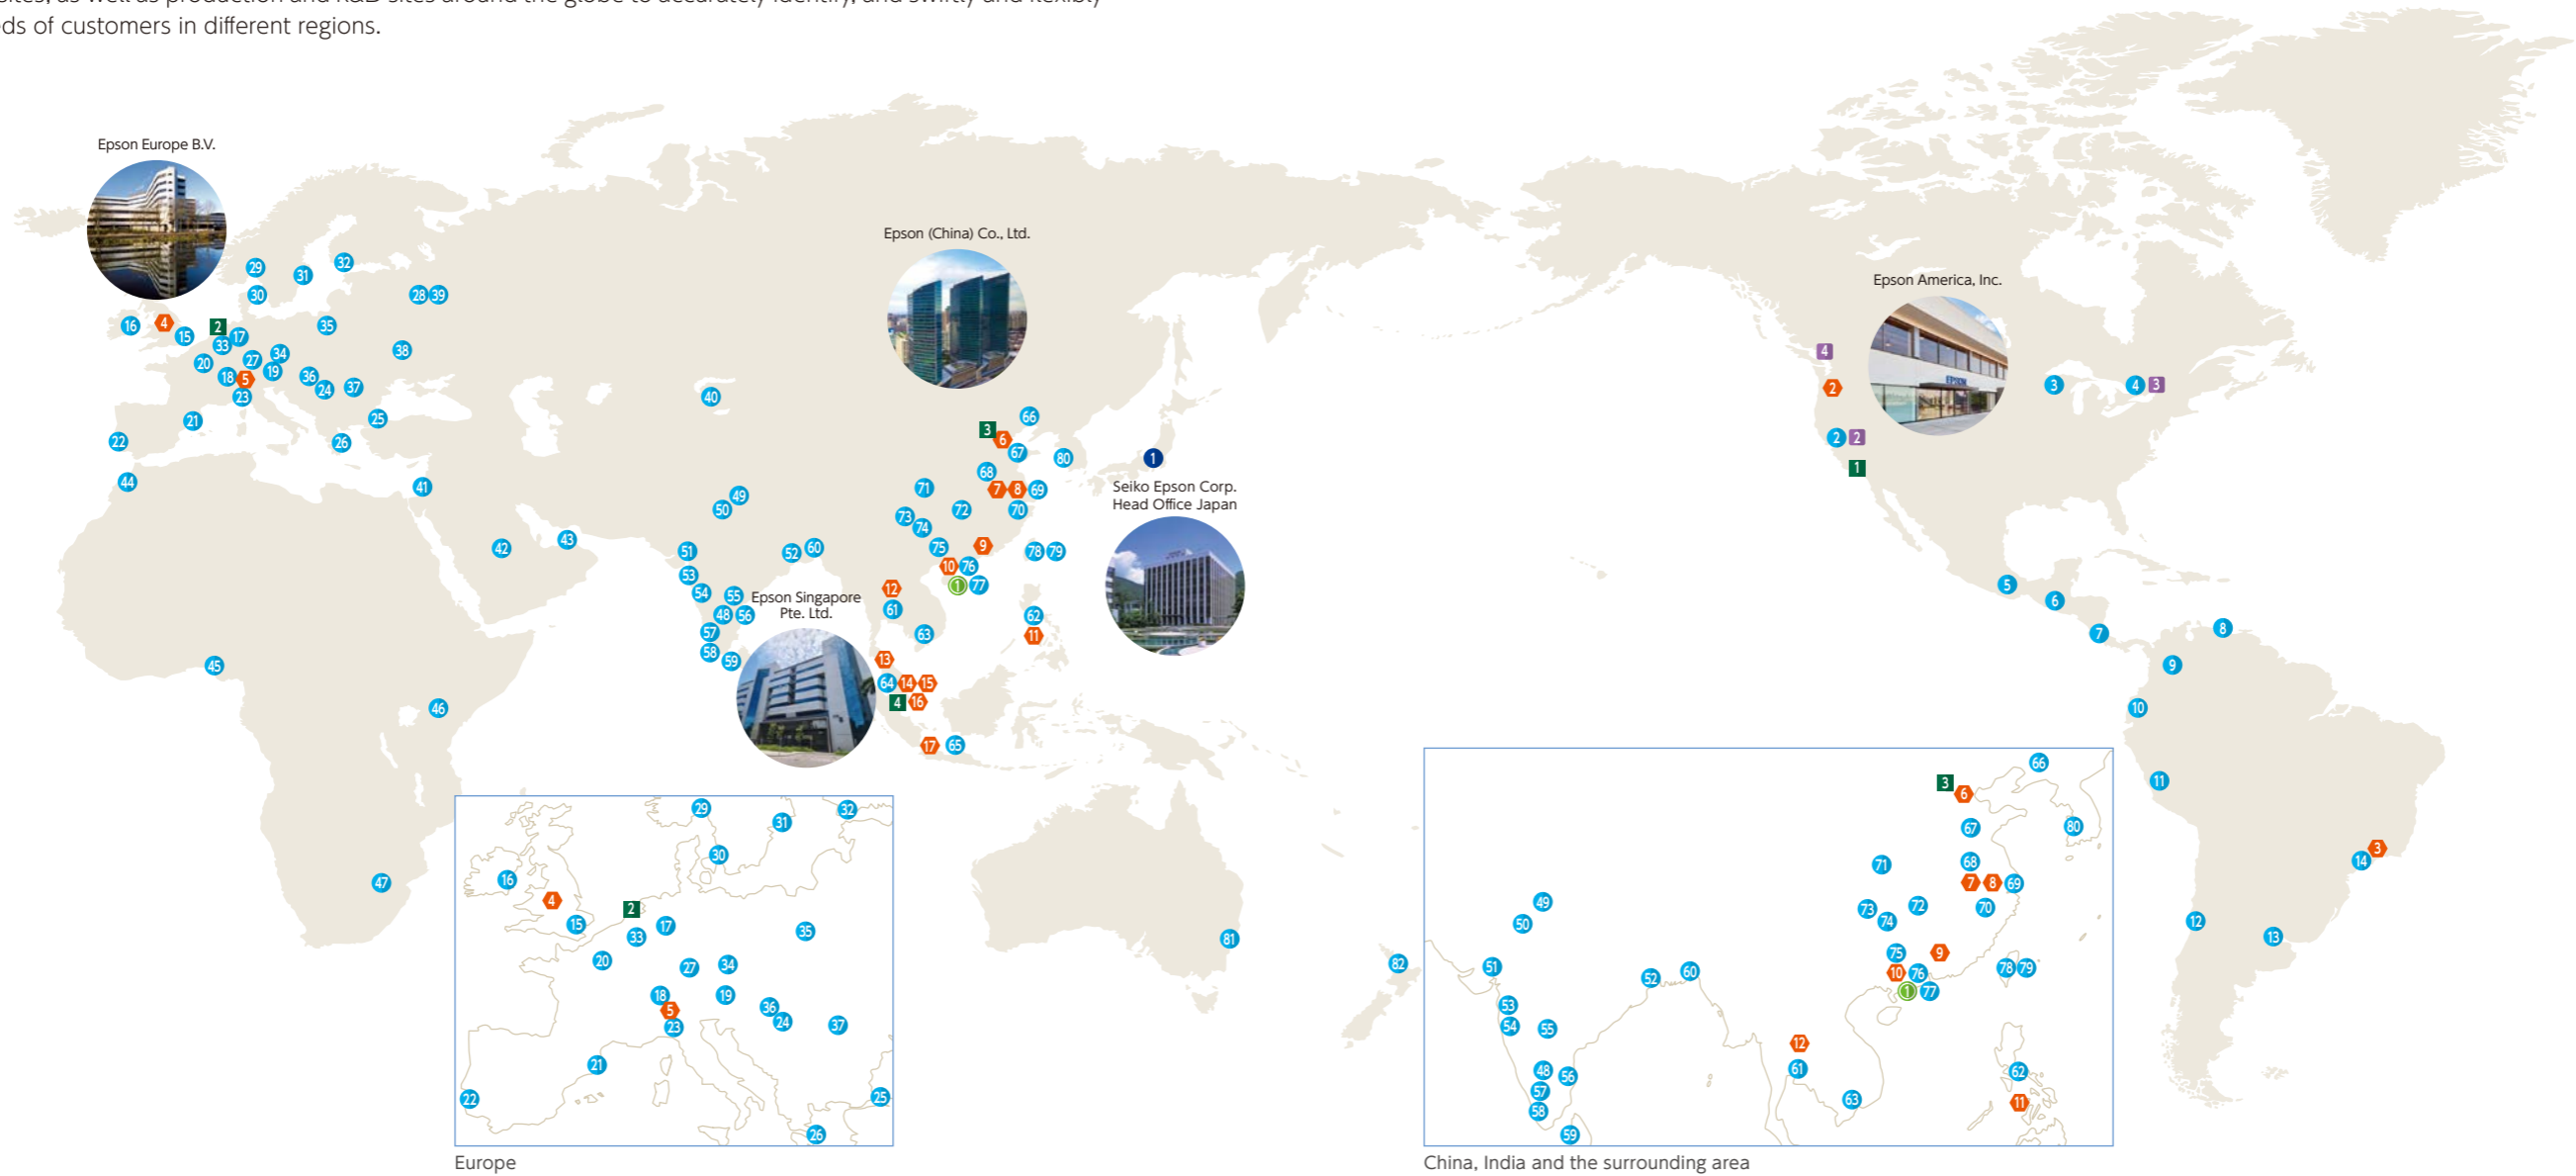

Global Network

In 1968, Epson established its first production site outside Japan, in Singapore. Today, Epson has sales and marketing sites, service sites, as well as production and R&D sites around the globe to accurately identify, and swiftly and flexibly meet the needs of customers in different regions.

Manufacturing Subsidiaries and Affiliates

- 1—Japan
- 2—Epson Portland Inc.
- 3—Epson do Brasil Industria e Comercio Ltda.
- 4—Epson Telford Ltd.
- 5—Epson Como Printing Technologies S.r.l.
- 6—Tianjin Epson Co., Ltd.
- 7—Epson Wuxi Co., Ltd.
- 8—Epson Precision Suzhou Co., Ltd.
- 9—Orient Watch (Shenzhen) Ltd.
- 10—Epson Engineering (Shenzhen) Ltd.
- 11—Epson Precision (Philippines), Inc.
- 12—Epson Precision (Thailand) Ltd.
- 13—Epson Precision Malaysia Sdn. Bhd.
- 14—Epson Precision (Johor) Sdn. Bhd.
- 15—Singapore Epson Industrial Pte. Ltd.
- 16—PT. Epson Batam
- 17—PT. Indonesia Epson Industry

- 1—Japan
- 2—Epson America, Inc. (San Jose Development Center)
- 3—Epson Canada Ltd. (Development Center)
- 4—Epson Canada Ltd. (Vancouver Design Center)