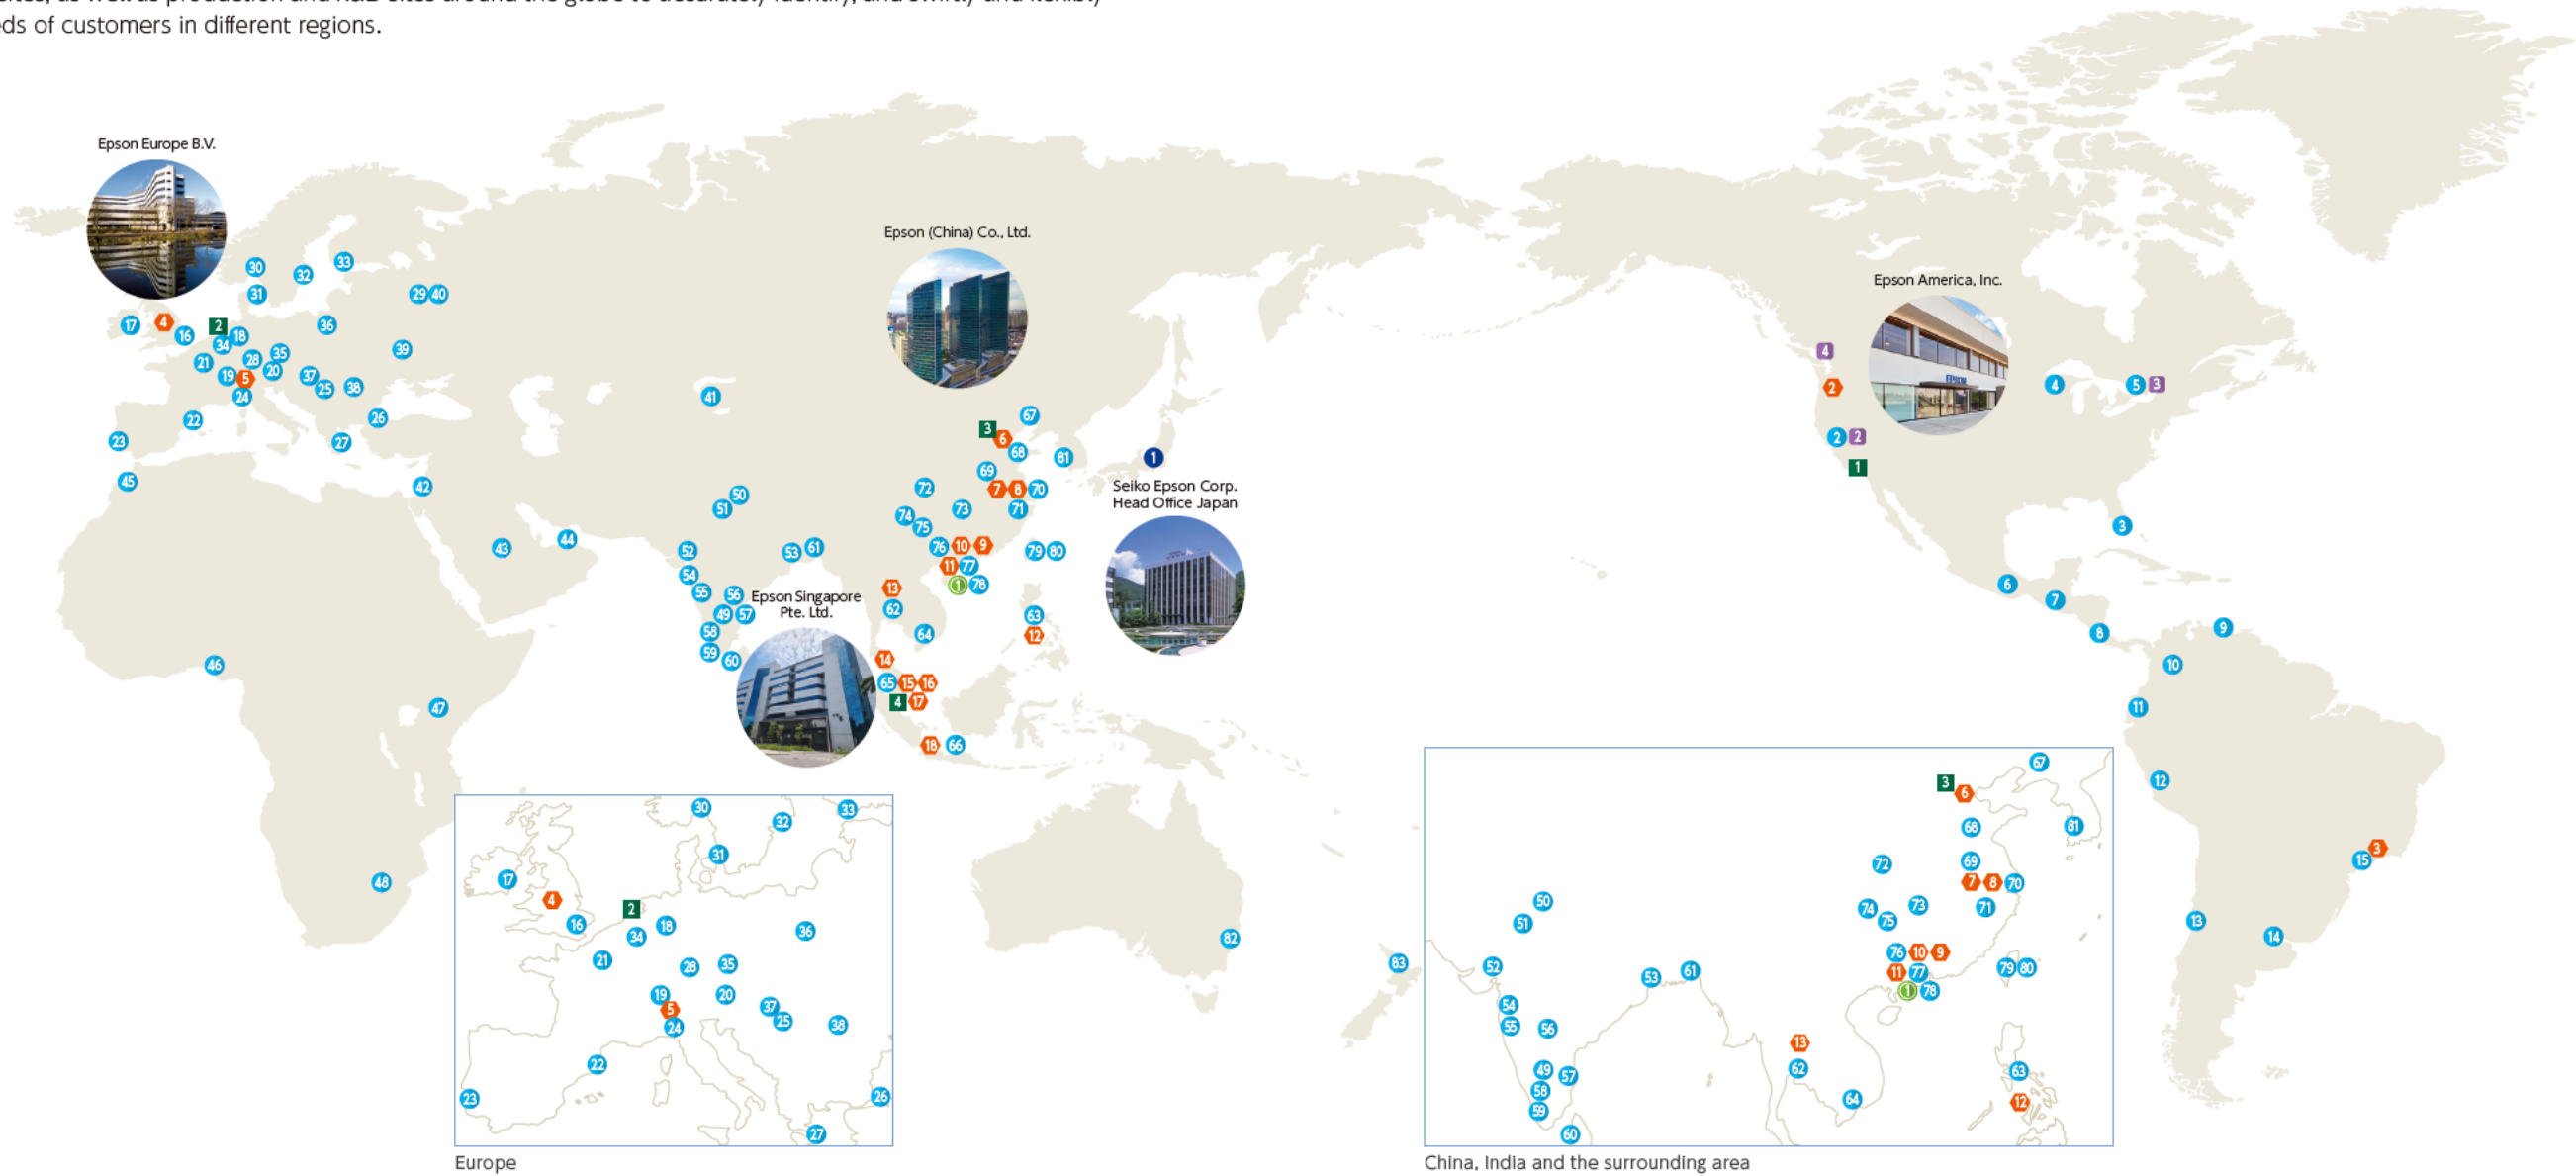

Global Network

In 1968, Epson established its first production site outside Japan, in Singapore. Today, Epson has sales and marketing sites, service sites, as well as production and R&D sites around the globe to accurately identify, and swiftly and flexibly meet the needs of customers in different regions.