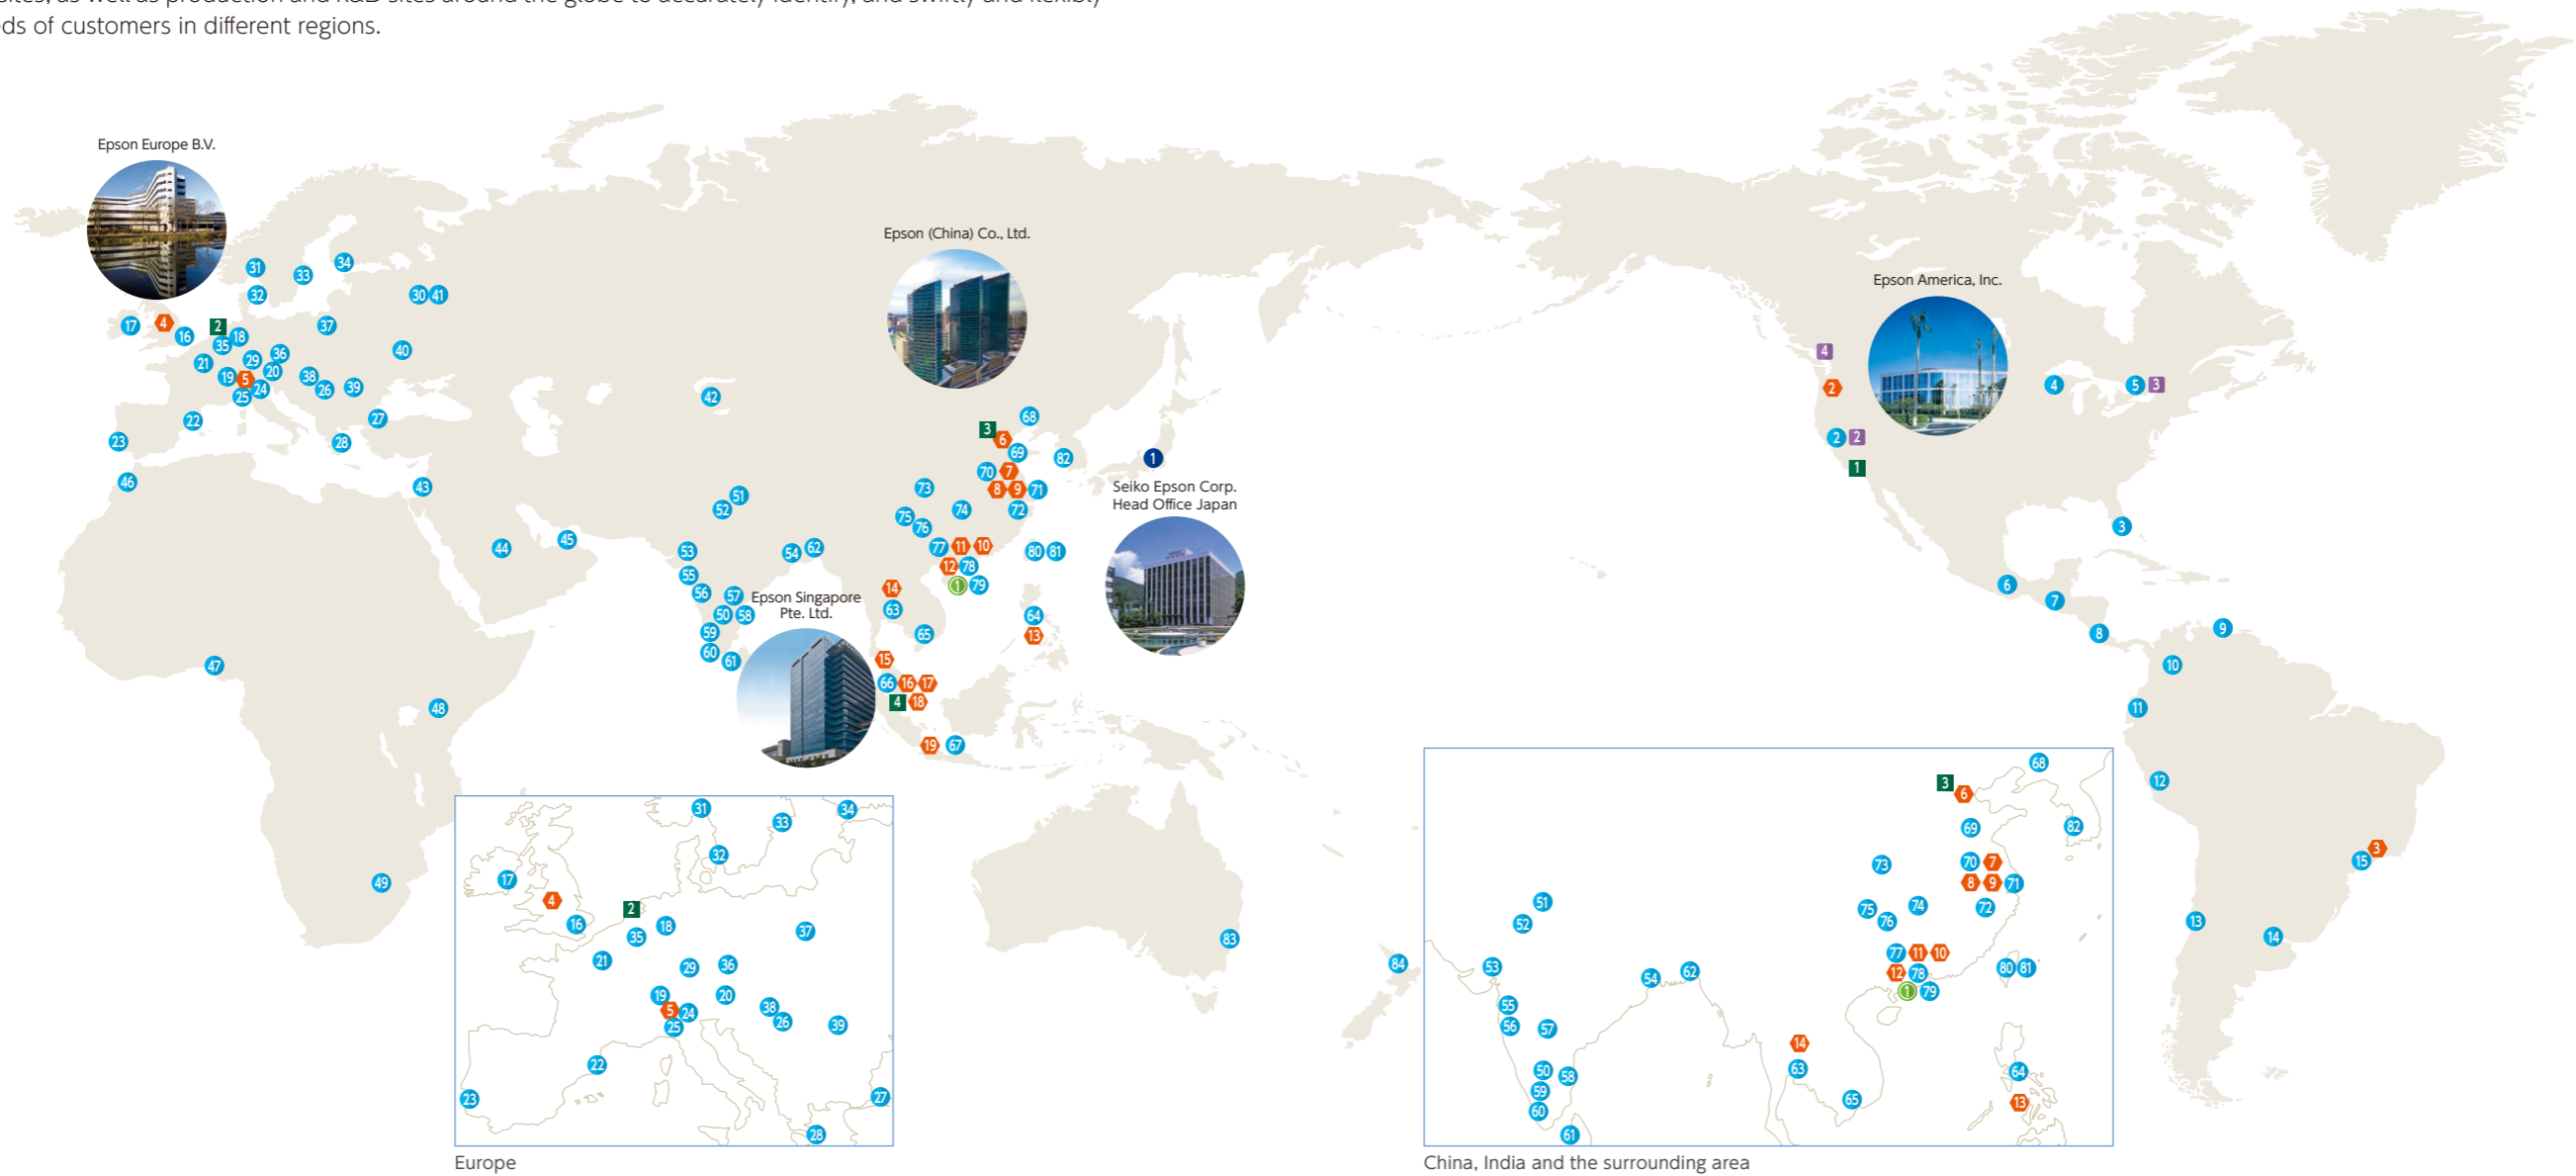

Global Network

In 1968, Epson established its first production site outside Japan, in Singapore. Today, Epson has sales and marketing sites, service sites, as well as production and R&D sites around the globe to accurately identify, and swiftly and flexibly meet the needs of customers in different regions.

Manufacturing Subsidiaries and Affiliates

- 1—Japan
- 2—Epson Portland Inc.
- 3—Epson Paulista Ltda.
- 4—Epson Telford Ltd.
- 5—Fratelli Robustelli S.r.l.
- 6—Tianjin Epson Co., Ltd.
- 7—Epson Surface Engineering (Zhenjiang) Co., Ltd.
- 8—Epson Wuxi Co., Ltd.
- 9—Epson Precision Suzhou Co., Ltd.
- 10—Orient Watch (Shenzhen) Ltd.
- 11—Epson Precision (Shenzhen) Ltd.
- 12—Epson Engineering (Shenzhen) Ltd.
- 13—Epson Precision (Philippines), Inc.
- 14—Epson Precision (Thailand) Ltd.
- 15—Epson Precision Malaysia Sdn. Bhd.
- 16—Epson Precision (Johor) Sdn. Bhd.
- 17—Singapore Epson Industrial Pte. Ltd.
- 18—PT. Epson Batam
- 19—PT. Indonesia Epson Industry