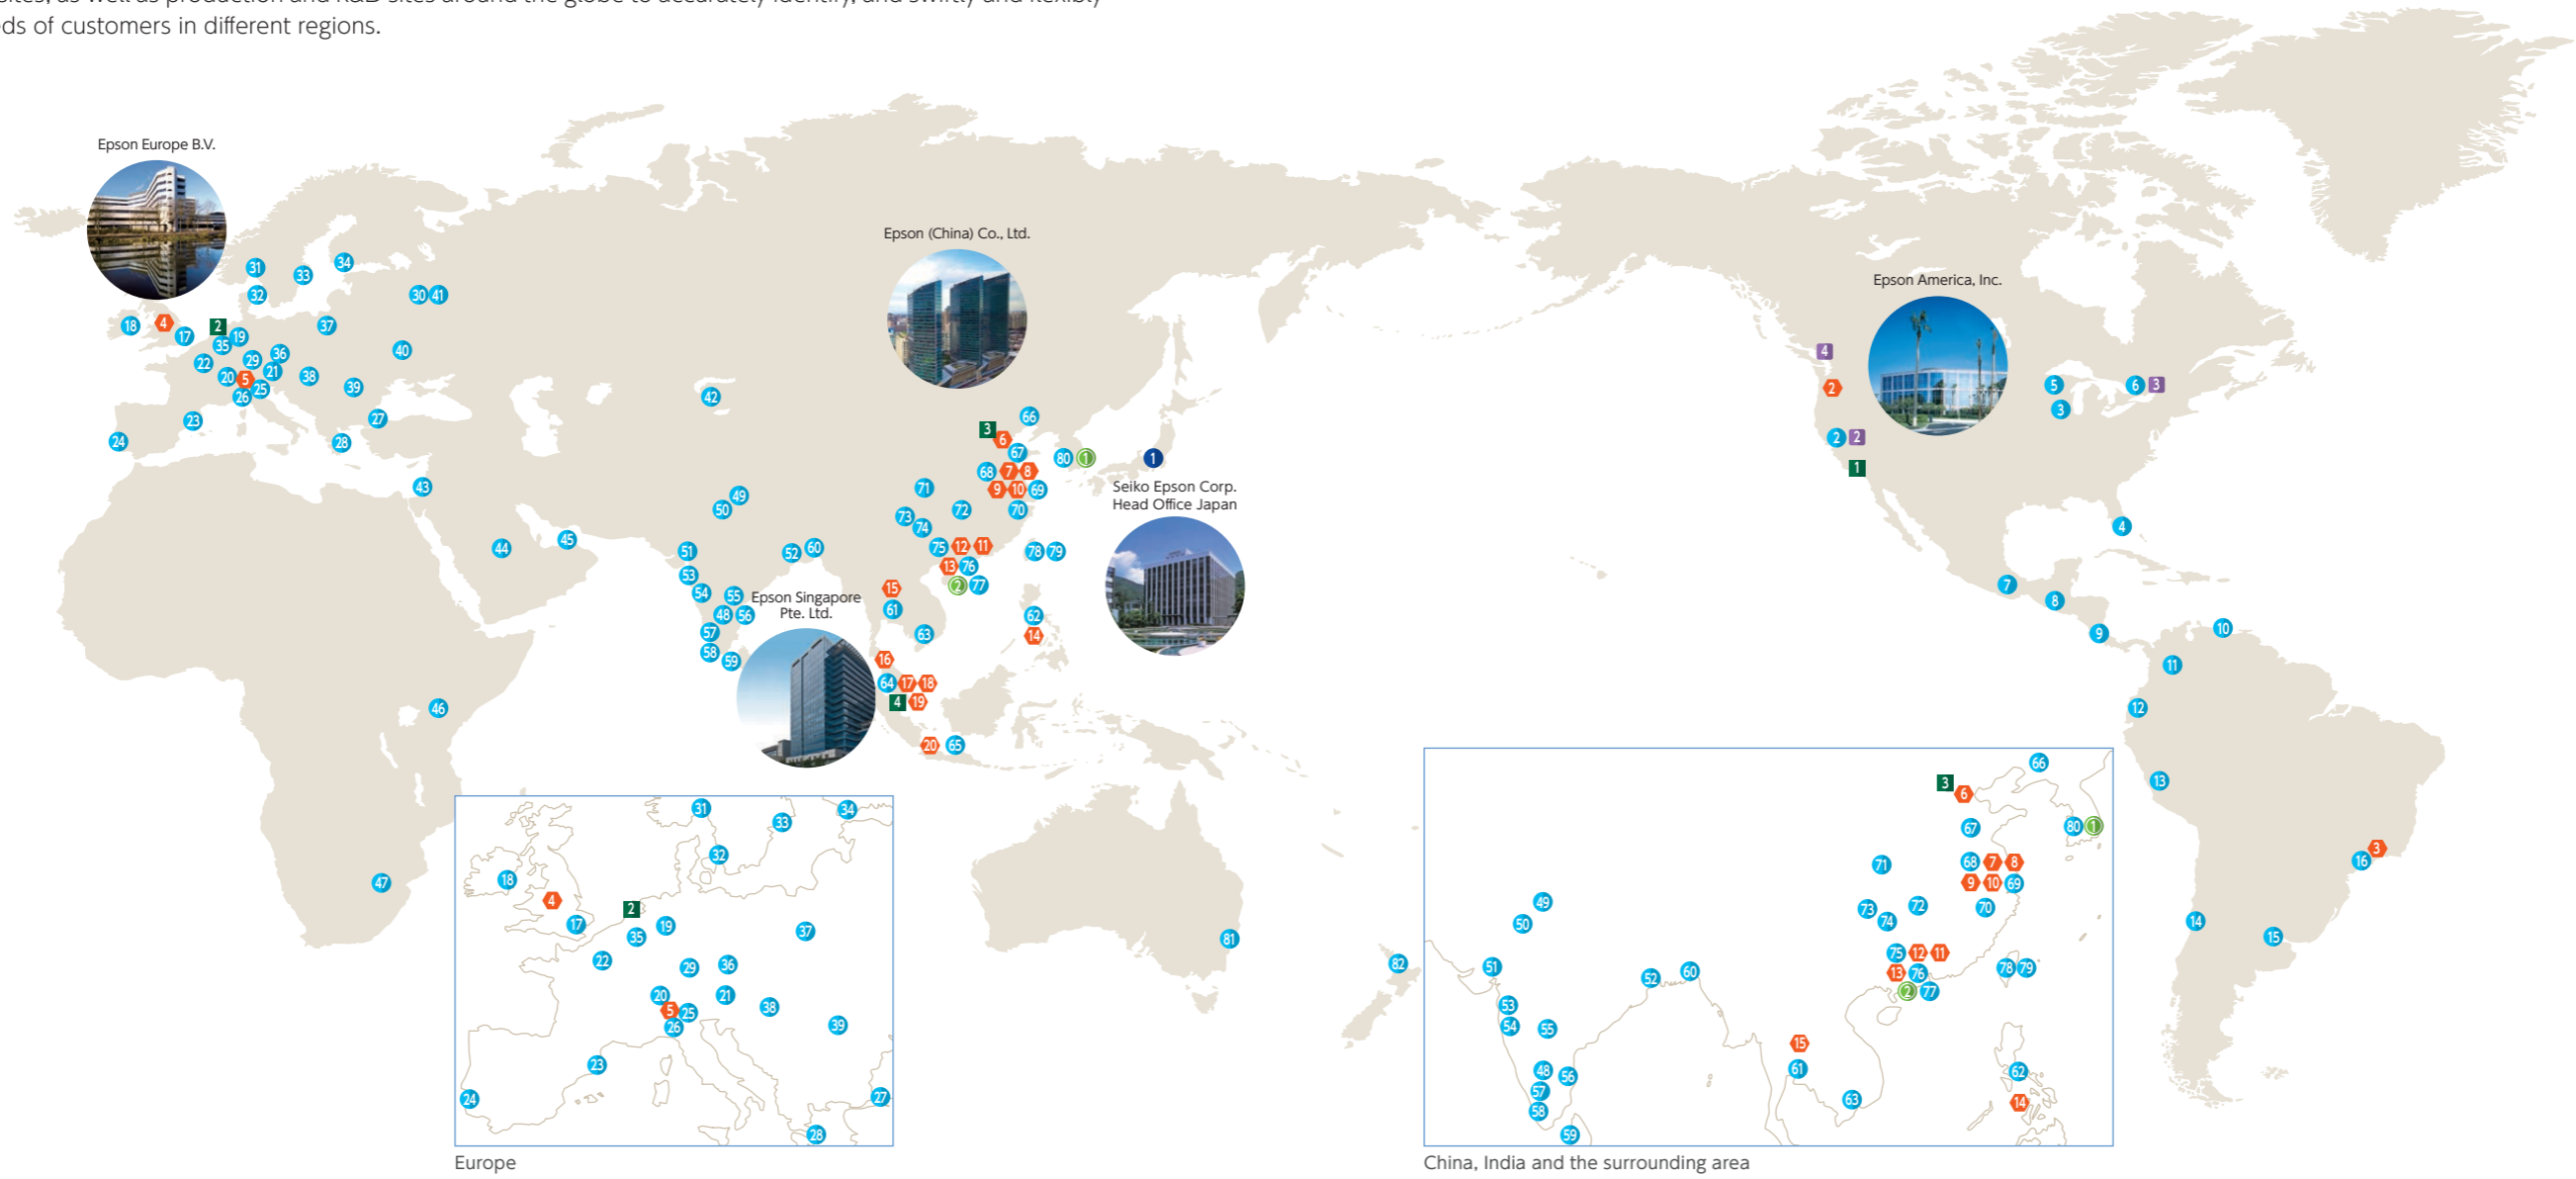

Global Network

In 1968, Epson established its first production site outside Japan, in Singapore. Today, Epson has sales and marketing sites, service sites, as well as production and R&D sites around the globe to accurately identify, and swiftly and flexibly meet the needs of customers in different regions.

Manufacturing Subsidiaries and Affiliates

- 1—Japan
- 2—Epson Portland Inc.
- 3—Epson Paulista Ltda.
- 4—Epson Telford Ltd.
- 5—Fratelli Robustelli S.r.l.
- 6—Tianjin Epson Co., Ltd.
- 7—Epson Surface Engineering (Zhenjiang) Co., Ltd.
- 8—Shanghai Sanhuan Magnetics Co., Ltd.
- 9—Epson Wuxi Co., Ltd.
- 10—Epson Precision Suzhou Co., Ltd.
- 11—Orient Watch (Shenzhen) Ltd.
- 12—Epson Precision (Shenzhen) Ltd.
- 13—Epson Engineering (Shenzhen) Ltd.
- 14—Epson Precision (Philippines), Inc.
- 15—Epson Precision (Thailand) Ltd.
- 16—Epson Precision Malaysia Sdn. Bhd.
- 17—Epson Precision (Johor) Sdn. Bhd.
- 18—Singapore Epson Industrial Pte. Ltd.
- 19—PT. Epson Batam
- 20—PT. Indonesia Epson Industry