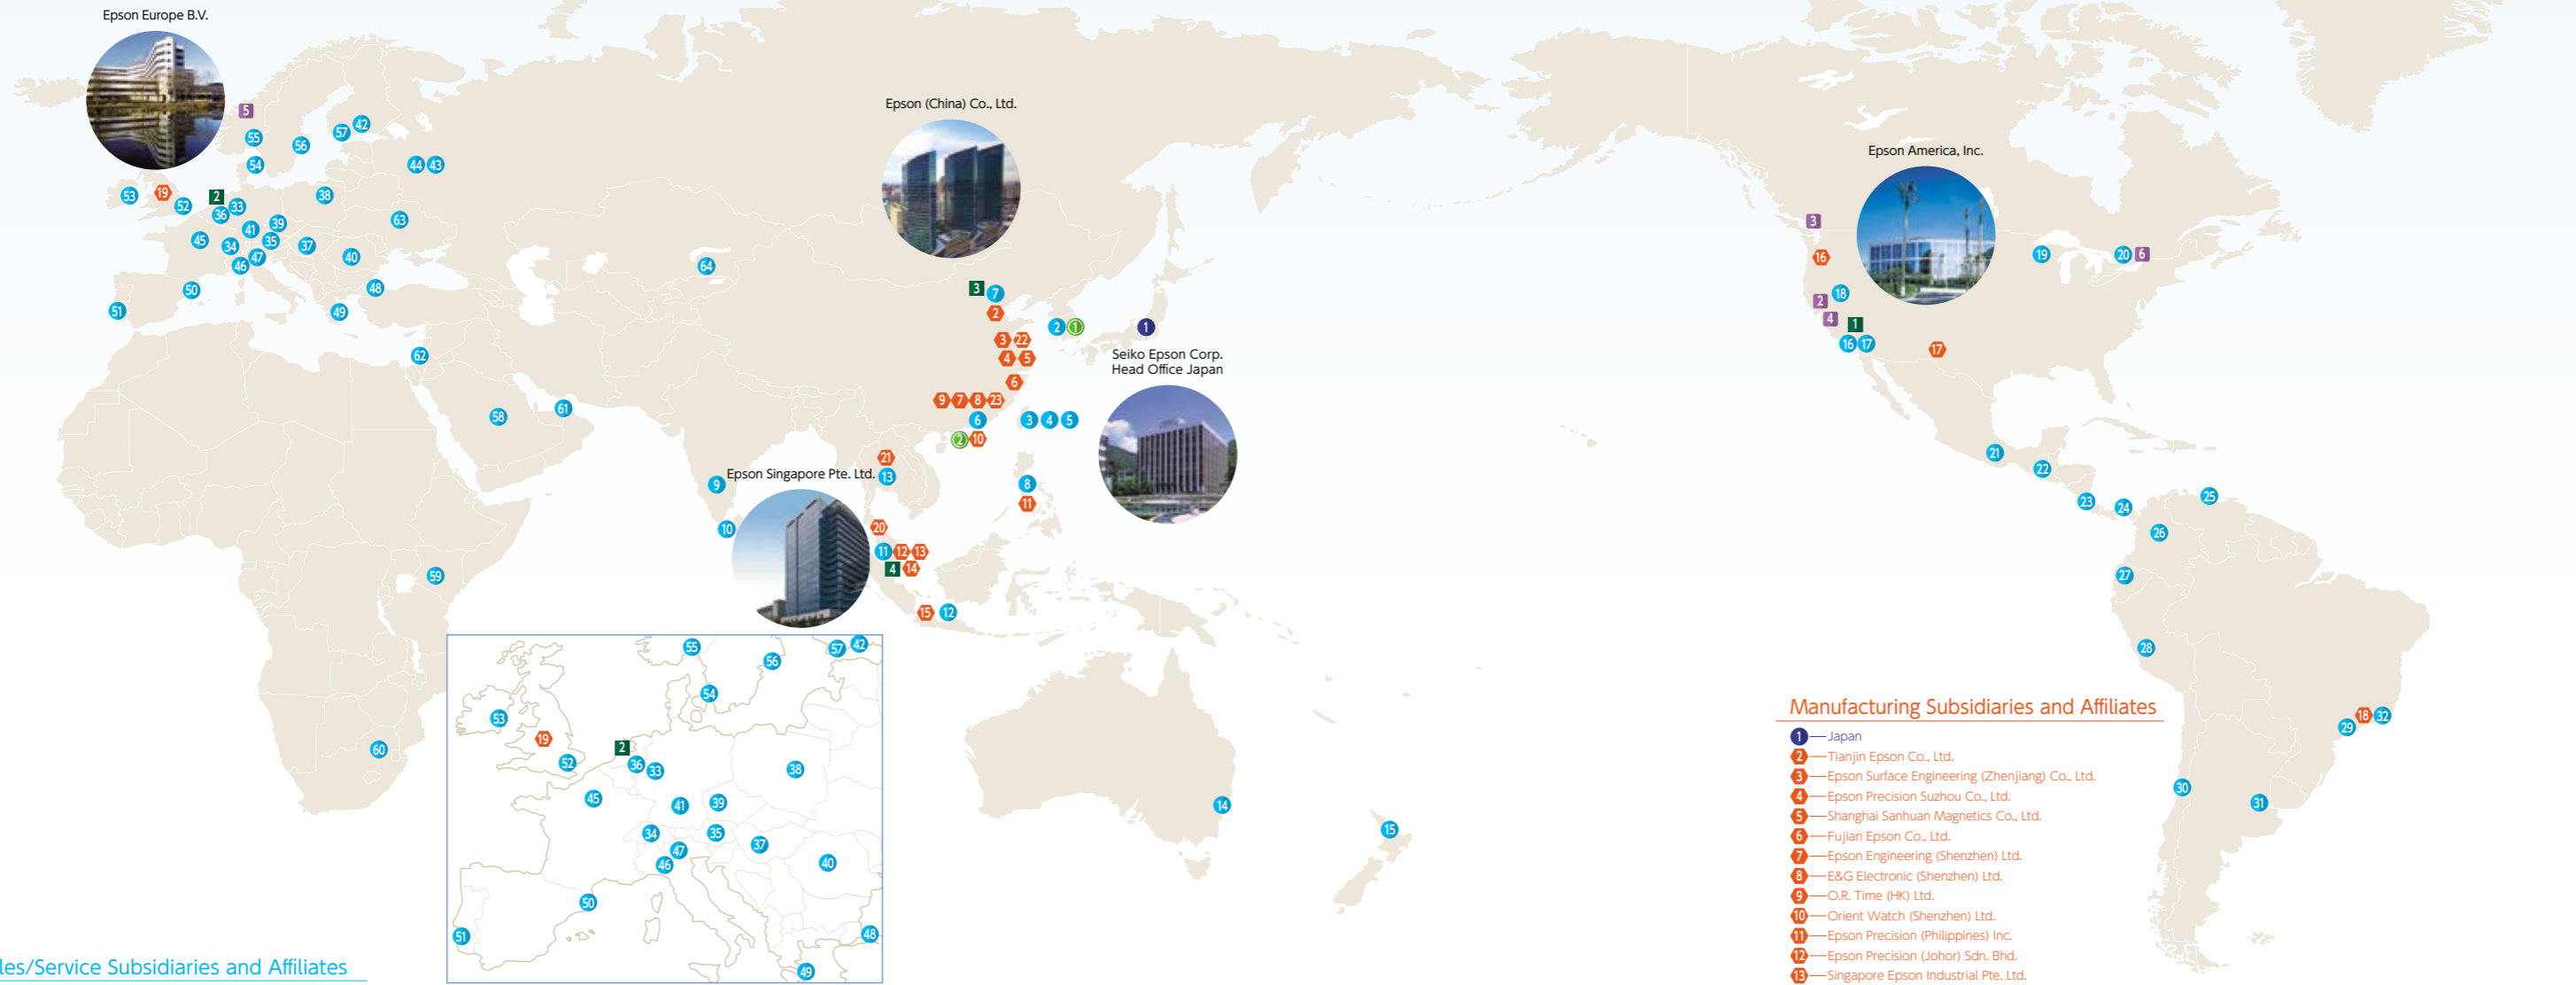

Global Network

Epson established its first overseas manufacturing site in 1968, in Singapore. Today, Epson has production and R&D sites in 29 locations around the globe to allow it to accurately identify, and then swiftly and flexibly meet the needs of customers at different times and in different regions. Epson, a customer-focused company that considers the quality of its products and services to be a top priority, also has sales and service sites in 64 locations around the world.

Sales/Service Subsidiaries and Affiliates

- 1 — Japan
- 2 — Epson Korea Co., Ltd.
- 3 — Epson Taiwan Technology & Trading Ltd.
- 4 — epMall Co., Ltd.
- 5 — Tekcare Corporation
- 6 — Epson Hong Kong Ltd.
- 7 — Orient Watch (Beijing) Co., Ltd.
- 8 — Epson Philippines Corporation
- 9 — Epson India Pvt. Ltd.
- 10 — Epson India Pvt. Ltd. (Sri Lanka Branch)
- 11 — Epson Malaysia Sdn Bhd.
- 12 — P.T. Epson Indonesia
- 13 — Epson (Thailand) Co., Ltd.
- 14 — Epson Australia Pty. Ltd.
- 15 — Epson Australia Pty.Ltd., New Zealand Office
- 16 — Epson America, Inc.
- 17 — Epson Accessories, Inc.
- 18 — Epson Electronics America, Inc.
- 19 — K-SUN Corporation
- 20 — Epson Canada Ltd.
- 21 — Epson Mexico, S.A. de C.V.